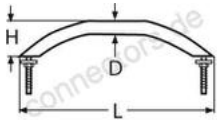

HOLGER HEUER

Always the right connection

Ручка

A2 - AISI 304

All details without our obligation

Product No.	L	D	H	GW	Box
84422220	220	25	50	5/16" UNC	1
84422300	300	25	50	5/16" UNC	1
84422460	460	25	50	5/16" UNC	1
84422610	610	25	50	5/16" UNC	1