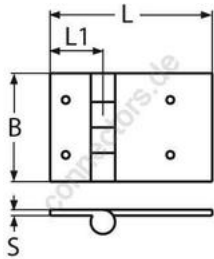

HOLGER HEUER

Always the right connection

Петля с резьбой (литая)

A4 - AISI 316

All details without our obligation

Product No.	L	L1	B	S	Length of thread	GW	Box
8925452_61	52	19	61	4	45	M6	2

Holger Heuer Exportservice eKfm