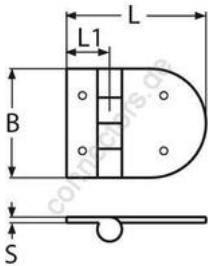

HOLGER HEUER

Always the right connection

Петля с резьбой (литая)

A4 - AISI 316

All details without our obligation

Product No.	L	L1	B	S	Length of thread	GW	Box
8921472_65	72	21	65	4	45	M6	2

Holger Heuer Exportservice eKfm