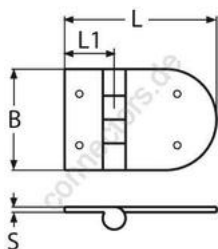

HOLGER HEUER

Always the right connection

Петля с резьбой (литая)

A4 - AISI 316

All details without our obligation

Product No.	L	L1	B	S	Length of thread	GW	Box
8919483_65	83	32	65	4	45	M6	2

Holger Heuer Exportservice eKfm