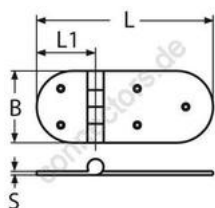

HOLGER HEUER

Always the right connection

Петля (литая)

A4 - AISI 316

All details without our obligation

Product No.	L	L1	B	S	Box
89304126_40	126	40	40	3,5	2