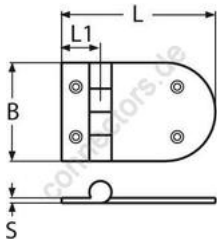

HOLGER HEUER

Always the right connection

Петля (литая)

A4 - AISI 316

All details without our obligation

| Product No. | L | L1 | B | S | Box |
|-------------|-----|----|----|---|-----|
| 89224103_65 | 103 | 21 | 65 | 4 | 2 |