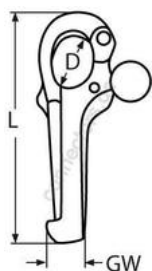

HOLGER HEUER

Always the right connection

Крюк/карабин

A4 - AISI 316

All details without our obligation

Product No.	GW	L	D	Breaking load/kg (ca.)	Box
8283406	M6	75	18,5	1200	1
8283408	M8	100	27,0	1500	1
8283410	M10	144	35,0	3500	1
8283412	M12	150	39,0	3500	1