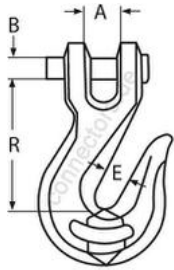

HOLGER HEUER

Always the right connection

Крюк

A4 - AISI 316

All details without our obligation

Product No.	For Chain	A	E	B	R	Breaking load/kg (ca.)	Box
8388406	6	11	9	9	46	2300	5
8388408	8	13	11	11	54	3650	5
8388410	10	15	13	12	62	4640	5