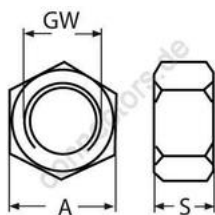

HOLGER HEUER

Always the right connection

Гайка шестигранная

A4 - AISI 316

All details without our obligation

Product No.	GW	Right	Left	A	S	Box
84684R05/L05	M5	R5	L5	7,9	3,8	10
84684R06/L06	M6	R6	L6	9,8	4,8	10
84684R08/L08	M8	R8	L8	10,0	5,0	10
84684R10/L10	M10	R10	L10	12,7	6,2	10
84684R12/L12	M12	R12	L12	17,0	8,0	10
84684R14/L14	M14	R14	L14	22,0	11,0	5
84684R16/L16	M16	R16	L16	24,0	13,0	5
84684R20/L20	M20	R20	L20	26,5	14,5	5