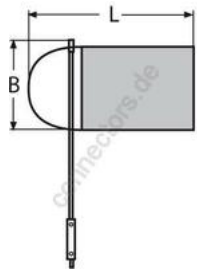

HOLGER HEUER

Always the right connection

Вымпел

A4 - AISI 316

All details without our obligation

Product No.	L	B	Colour	Box
86314100_130	130	100	Red	1
86314125_175	175	125	Red	1
86314150_190	190	150	Red	1
86314200_235	235	200	Red	1