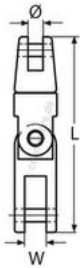

HOLGER HEUER

Always the right connection

Вертлюг якорный (двойной)

A4 - AISI 316

All details without our obligation

| Product No. | L | W | For Chain-Ø | Breaking load/kg (ca.) | Box |
|-------------|-----|----|-------------|------------------------|-----|
| 8608406/08 | 134 | 15 | 6 - 8 | 4250 | 1 |
| 8608410/12 | 154 | 21 | 10 - 13 | 6750 | 1 |