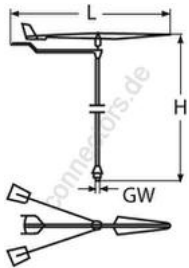

HOLGER HEUER

Always the right connection

Wind King with reflection layer

A2 - AISI 304

All details without our obligation

Product No.	L	H	GW	Box
85242400	400	335	M8	1

Holger Heuer Exportservice eKfm

Ring 18 · D-27777 Ganderkesee / Germany