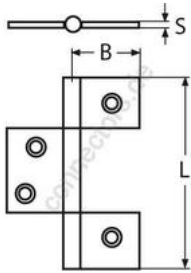

HOLGER HEUER

Always the right connection

Weld on hinge

A4 - AISI 316

All details without our obligation

Product No.	L	B	S	Box
8859285	85	30	1,5	5

Holger Heuer Exportservice eKfm

Ring 18 · D-27777 Ganderkesee / Germany