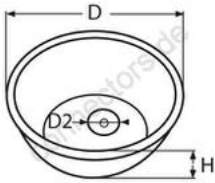

HOLGER HEUER

Always the right connection

Washbasin

A2 - AISI 304

All details without our obligation

Product No.	D	D2	H	Box
88662260	260	52	140	1

Holger Heuer Exportservice eKfm

Ring 18 · D-27777 Ganderkesee / Germany