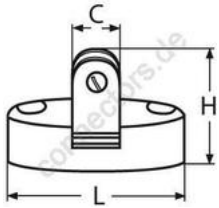

HOLGER HEUER

Always the right connection

Universal deck hinge

A4 - AISI 316

All details without our obligation

Product No.	L	H	C	Box
8611425_70	70	45	17	5

Holger Heuer Exportservice eKfm

Ring 18 · D-27777 Ganderkesee / Germany