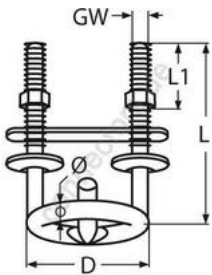

## Transom mount ski tow

A4 - AISI 316

All details without our obligation

| Product No. | L   | L1 | GW  | Ø  | D  | Box |
|-------------|-----|----|-----|----|----|-----|
| 85594100_60 | 100 | 50 | M10 | 9  | 60 | 1   |
| 85594125_90 | 125 | 65 | M12 | 12 | 90 | 1   |