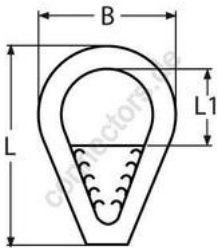

HOLGER HEUER

Always the right connection

Thimble with bar

A4 - AISI 316

All details without our obligation

Product No.	Wire rope Ø	B	L	L1	Box
8636406	6	23	37	11	10
8636408	8	31	50	15	10
8636410	10	39	53	21	10
8636412	12	42	60	25	5
8636414	14	51	74	30	5