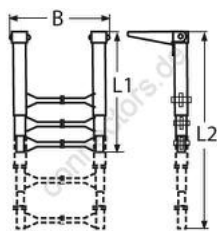

HOLGER HEUER

Always the right connection

Telescope boarding steps for the top of the platform

A4 - AISI 316

All details without our obligation

Product No.	Steps	L1	L2	B	Box
886943	3	370	880	480	1

Holger Heuer Exportservice eKfm