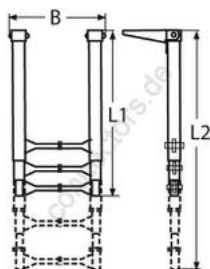

## Telescope-boarding-steps for top of the platform

A4 - AISI 316

All details without our obligation

Product No.	Steps	L1	L2	B	Box
843742	2	370	570	280	1
843743	3	410	870	305	1
843744	4	415	1115	305	1

Holger Heuer Exportservice eKfm