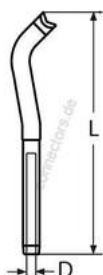

HOLGER HEUER

Always the right connection

T-terminal

A4 - AISI 316

All details without our obligation

| Product No. | Wire rope Ø | L | Box |
|-------------|-------------|-----|-----|
| 8282403 | 3 | 85 | 10 |
| 8282404 | 4 | 100 | 10 |
| 8282405 | 5 | 115 | 10 |
| 8282406 | 6 | 140 | 5 |
| 8282407 | 7 | 145 | 5 |
| 8282408 | 8 | 185 | 1 |
| 8282410 | 10 | 215 | 1 |