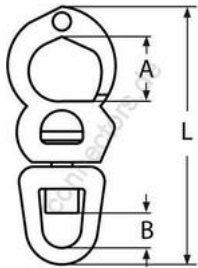

HOLGER HEUER

Always the right connection

Swivel snap shackle

A4 - AISI 316

All details without our obligation

Product No.	L	A	B	Breaking load/kg (ca.)	Box
86614085	85	18	12	1500	1
86614105	105	24	14	2500	1
86614125	125	27	18	3500	1