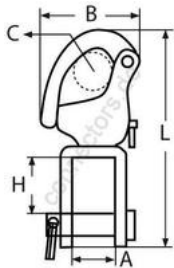

HOLGER HEUER

Always the right connection

Swivel snap shackle

A4 - AISI 316

All details without our obligation

Product No.	L	H	C	B	A	Breaking load/kg (ca.)	Box
82624070	70	9	12	33	12	1900	5
82624087	87	15	16	42	13	2900	5
82624128	128	20	22	58	22	3900	5