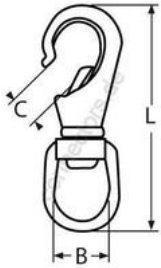

## Swivel eye snap

A4 - AISI 316

All details without our obligation

Product No.	C	B	L	Breaking load/kg (ca.)	Box
8257416	11	21	86,0	150	5
8257419	12	21	99,5	250	5
8257422	16	21	117,5	350	5

Holger Heuer Exportservice eKfm