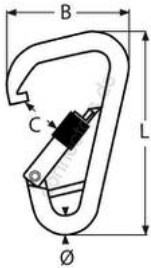

HOLGER HEUER

Always the right connection

Spring hook with safety screw nut and eyelet

A4 - AISI 316

All details without our obligation

Product No.	Ø	L	B	C	Breaking load/kg (ca.)	Box
8954411_120	11	120	70	24	1600	5