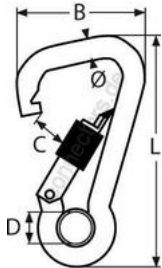

HOLGER HEUER

Always the right connection

Spring hook with safety screw and eyelet

A4 - AISI 316

All details without our obligation

| Product No. | Ø | L | B | C | D | Breaking load/kg (ca.) | Box |
|-------------|----|-----|----|------|----|------------------------|-----|
| 8951406_60 | 6 | 60 | 35 | 9 | 8 | 456 | 10 |
| 8951408_80 | 8 | 80 | 46 | 12,5 | 11 | 728 | 10 |
| 8951410_100 | 10 | 100 | 60 | 16 | 14 | 1092 | 5 |
| 8951411_120 | 11 | 120 | 70 | 21,5 | 18 | 1260 | 5 |