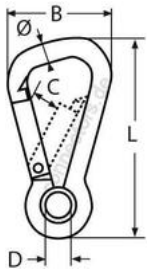

HOLGER HEUER

Always the right connection

Spring hook, asymmetric with eyelet

A4 - AISI 316

All details without our obligation

Product No.	Ø	L	C	D	B	Breaking load/kg (ca.)	Box
8322408_80	8	80	13	11	45	870	10
8322410_100	10	100	18	14	58	1350	5
8322411_120	11	120	24	18	70	1500	5