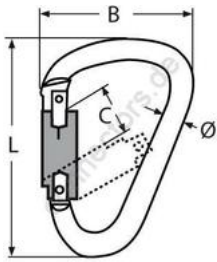

HOLGER HEUER

Always the right connection

Spring hook - one-point secured, 1/4 turn

All details without our obligation

Product No.	Ø	L	B	C	Breaking load/kg (ca.)	Box
8490012_120	12	120	80	25	2400	5
8490014_190	14	190	104	46	2600	5