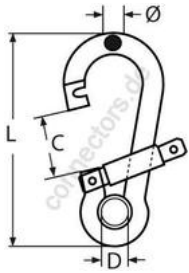

HOLGER HEUER

Always the right connection

Snap hook with special opening und eyelet

A4 - AISI 316

All details without our obligation

Product No.	Ø	L	C	D	Breaking load/kg (ca.)	Box
8294408_80	8	80	19	10	800	10
8294410_100	10	100	22	14	1200	5
8294411_120	11	120	26	17	2000	5