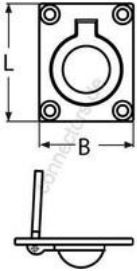

HOLGER HEUER

Always the right connection

Small flush lifting pull

A4 - AISI 316

All details without our obligation

Product No.	L	B	Box
8241447_38	47	38	1

Holger Heuer Exportservice eKfm

Ring 18 · D-27777 Ganderkesee / Germany