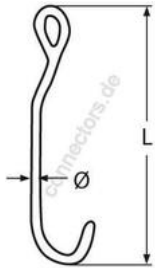

HOLGER HEUER

Always the right connection

Sluice hook

A4 - AISI 316

All details without our obligation

Product No.	L	Ø	Box
89984245_10	245	10	5

Holger Heuer Exportservice eKfm

Ring 18 · D-27777 Ganderkesee / Germany