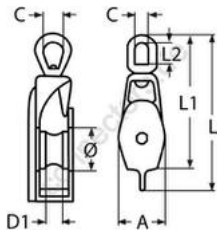

HOLGER HEUER

Always the right connection

Single block with safety latch

A4 - AISI 316

All details without our obligation

Product No.	Ø	mm	D1	A	C	L2	L1	L	S.W.L.	Box
84024050	50	14	14	52	22	30	151	171	1000	1
84024075	75	16	16	78	25	39	211	231	1650	1