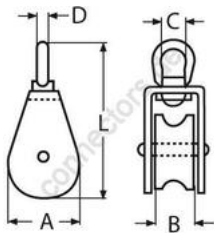

HOLGER HEUER

Always the right connection

Single block with brass bushing und small sheave

A2 - AISI 304

All details without our obligation

Product No.	Ø	mm	A	B	C	D	L	S.W.L.	Box
8393225	25	12	30	24	14	6	83	600	1
8393232	32	12	36	24	14	6	96	700	1
8393250	50	15	54	28	20	8	130	1000	1