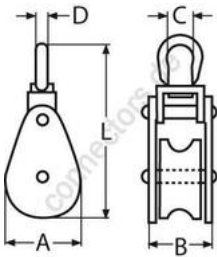

HOLGER HEUER

Always the right connection

Single block

A2 - AISI 304

All details without our obligation

Product No.	Ø	mm	A	B	C	D	L	S.W.L.
8369225	25	9	27	20	13	5	88	300
8369232	32	10	35	22	17	6	104	300
8369250	50	13	54	29	19	8	143	500