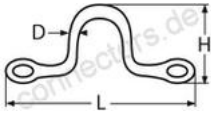

## Sheet eye strap

A4 - AISI 316

All details without our obligation

| Product No. | L  | H  | D | B    | Box |
|-------------|----|----|---|------|-----|
| 8860437     | 37 | 13 | 4 | 12,0 | 10  |
| 8860446     | 46 | 15 | 6 | 17,5 | 10  |
| 8860456     | 56 | 21 | 7 | 24,0 | 10  |