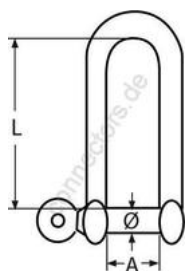

## Shackle straight "D", long type

A4 - AISI 316

All details without our obligation

Product No.	Ø	A	L	Breaking load/kg (ca.)	Box
8259404	4	8,5	32	700	10
8259405	5	10	40	1000	10
8259406	6	12	48	1500	10
8259408	8	16	64	3200	10
8259410	10	20	80	4900	5
8259412	12	24	96	7000	5