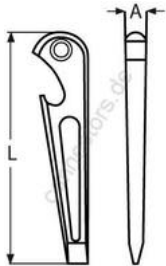

HOLGER HEUER

Always the right connection

Shackle key

A4 - AISI 316

All details without our obligation

Product No.	L	S	Box
8977405	86	5	10

Holger Heuer Exportservice eKfm

Ring 18 · D-27777 Ganderkesee / Germany