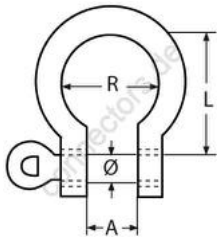

## Shackle bow "H", with captive pin

A4 - AISI 316

All details without our obligation

Product No.	Ø	A	R	L	Breaking load/kg (ca.)	Box
8222405	5	10	17	17,5	1300	10
8222406	6	12	21	21	1800	10
8222408	8	16	28	28	3500	10
8222410	10	20	34	35	5400	5