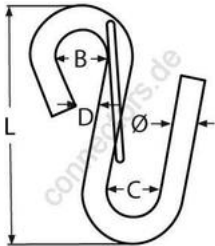

HOLGER HEUER

Always the right connection

S-hook with gate

A4 - AISI 316

All details without our obligation

Product No.	Ø	L	B	C	D	Box
89684095	9,5	90	17,0	19,5	6,9	5
89684110	11,0	100	16,5	22,0	7,0	5
89684130	13,0	112	17,0	22,0	8,0	5