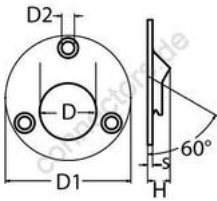

HOLGER HEUER

Always the right connection

Round base for welding - 60°

A4 - AISI 316

All details without our obligation

Product No.	D	D1	D2	H	S	Box
8613422	22	75	8	14	3	1
8613425	25	75	8	14	3	1

Holger Heuer Exportservice eKfm