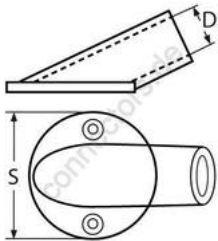

HOLGER HEUER

Always the right connection

Round base 30°

A4 - AISI 316

All details without our obligation

Product No.	Tube-Ø (D)	Socket-Ø (S)	Box
8325422	22	63,5	1
8325425	25	71,0	1

Holger Heuer Exportservice eKfm