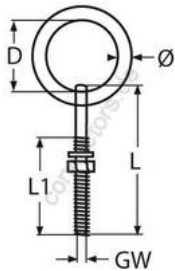

HOLGER HEUER

Always the right connection

Ring bolt

A2 - AISI 304

All details without our obligation

Product No.	GW	Ø	D	L	L1	Box
8228206	M6	6	35	75	50	5
8228208	M8	8	45	75	50	5
8228210	M10	9	50	100	75	5
8228212	M12	12	60	120	80	5