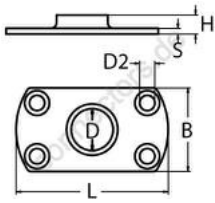

## Rectangular base for welding - 90°

A4 - AISI 316

All details without our obligation

| Product No. | D  | L  | B  | D2 | H  | S | Box |
|-------------|----|----|----|----|----|---|-----|
| 8617422     | 22 | 80 | 45 | 8  | 10 | 3 | 1   |
| 8617425     | 25 | 80 | 45 | 8  | 10 | 3 | 1   |