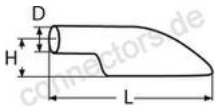

HOLGER HEUER

Always the right connection

Rail end - bottom mounted 90°

A4 - AISI 316

All details without our obligation

Product No.	Tube-Ø	L	Hight at tube centre (H)	Box
8212422	22	175	38	1
8212425	25	175	38	1