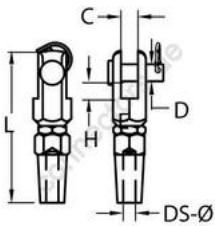

HOLGER HEUER

Always the right connection

Quick attach jaw

A4 - AISI 316

All details without our obligation

Product No.	Wire rope Ø	D	C	L	H	Box
8404404	4	8	8	72	8	1
8404405	5	10	10	82	10	1
8404406	6	12	12	94	12	1
8404408	8	14	14	116	14	1