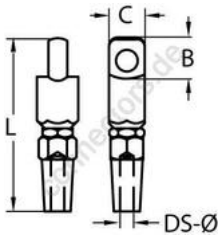

HOLGER HEUER

Always the right connection

Quick attach eye

A4 - AISI 316

All details without our obligation

| Product No. | Wire rope Ø | B | C | L | Box |
|-------------|-------------|----|-----|-----|-----|
| 8403404 | 4 | 8 | 6,5 | 67 | 1 |
| 8403405 | 5 | 10 | 8 | 80 | 1 |
| 8403406 | 6 | 12 | 9 | 95 | 1 |
| 8403408 | 8 | 14 | 10 | 119 | 1 |