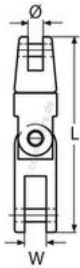

HOLGER HEUER

Always the right connection

Power anchor connector - double swivel

A4 - AISI 316

All details without our obligation

Product No.	L	W	For Chain-Ø	Breaking load/kg (ca.)	Box
8608406/08	134	15	6 - 8	4250	1
8608410/12	154	21	10 - 13	6750	1