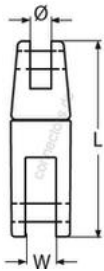

HOLGER HEUER

Always the right connection

Power anchor chain connection

A4 - AISI 316

All details without our obligation

Product No.	L	W	For Chain-Ø	Breaking load/kg (ca.)	Box
8352406_08	84	15	6 - 8	4250	1
8352410_12	96	21	10 - 13	6750	1