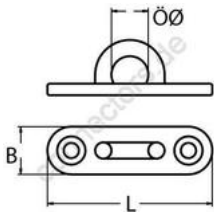

HOLGER HEUER

Always the right connection

Pad eye oblong base

A4 - AISI 316

All details without our obligation

Product No.	L	Eye-Ø	B	Box
82244075	75	16	22	5
82244088	88	19	32	5
82244100	100	22	36	5

Holger Heuer Exportservice eKfm