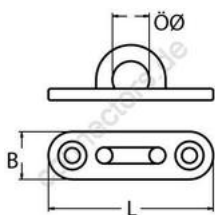

HOLGER HEUER

Always the right connection

Pad eye oblong base

A4 - AISI 316

All details without our obligation

Product No.	L	Eye-Ø	B	Box
82244075	75	16	22	5
82244088	88	19	32	5
82244100	100	22	36	5

Holger Heuer Exportservice eKfm