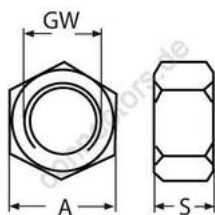

HOLGER HEUER

Always the right connection

Nut for turnbuckle

A4 - AISI 316

All details without our obligation

Product No.	GW	Right	Left	A	S	Box
84684R05/L05	M5	R5	L5	7,9	3,8	10
84684R06/L06	M6	R6	L6	9,8	4,8	10
84684R08/L08	M8	R8	L8	10,0	5,0	10
84684R10/L10	M10	R10	L10	12,7	6,2	10
84684R12/L12	M12	R12	L12	17,0	8,0	10
84684R14/L14	M14	R14	L14	22,0	11,0	5
84684R16/L16	M16	R16	L16	24,0	13,0	5
84684R20/L20	M20	R20	L20	26,5	14,5	5