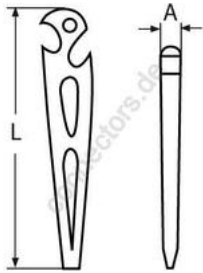

HOLGER HEUER

Always the right connection

Multi-purpose shackle key

A4 - AISI 316

All details without our obligation

Product No.	L	S	Box
83062100	100	2	5

Holger Heuer Exportservice eKfm

Ring 18 · D-27777 Ganderkesee / Germany